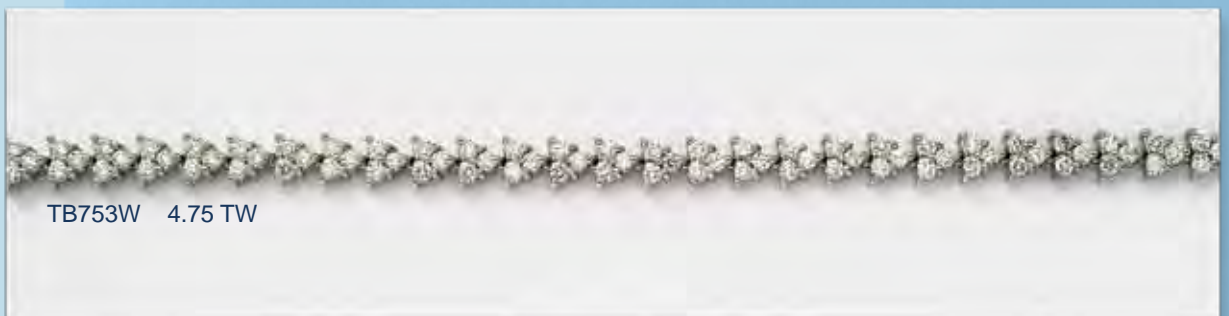

Diamond Bracelets