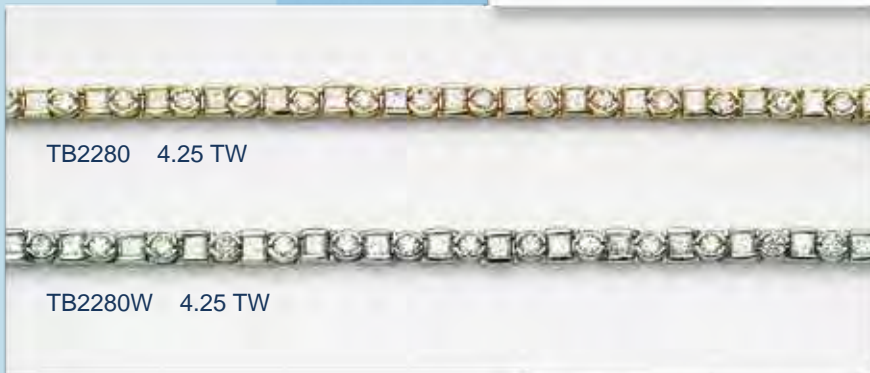

TB1043W 5.00 TW

TB979W 4.00 TW

TB978 3.00 TW

TB977 2.00 TW

TB976 1.00 TW

Diamond Bracelets

Diamond Channel Bracelets

Diamond Prong Set Bracelets

Diamond Bracelets

Diamond Bracelets

Diamond Bracelets

Diamond Fashion Bracelets

Diamond Fashion Bracelets

Diamond Fashion Bracelets

TB2424W 2.00 TW (shown)
TB2432W 3.50 TW

TB2472W 5.20 TW