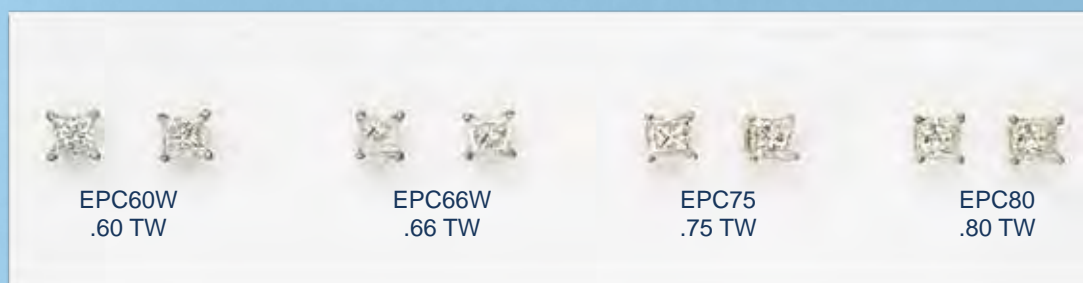

Diamond Studs & Pendants