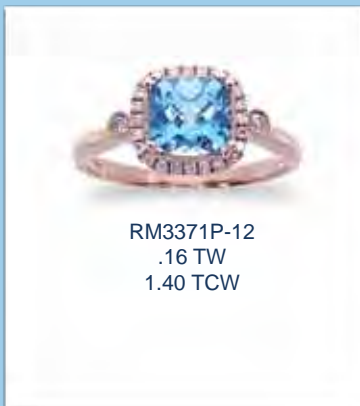

Available in White, Yellow, or Rose Gold

Fancy Cut Semi-Precious Rings

RM2898-ST
.05 TW
4.50 TCW

RM2901-GA
.05 TW
4.50 TCW

RM2900-12
.05 TW
3.00 TCW

RM2941-12
.04 TW
6.50 TCW

RM2940W-GA
.05 TW
6.50 TCW

RM2897-04
.05 TW
4.50TCW

RM2939W-02
.05 TW
6.25 TCW

RM2898-12
.05 TW
7.25 TCW

RM2976W-12
.02 TW
5.40 TCW

RM2968-02
.02 TW
1.50 TCW

RM2969-01
.02 TW
1.10 TCW

RM2971-ST
.02 TW
1.00 TCW

Fancy Cut Semi-Precious Sets

Available in Various Semi-Precious
Call for Availability

TW - Diamond Weight
TCW - Color Weight
*Chain Not Included

Available in White, Yellow, or Rose Gold

Fancy Cut Semi-Precious Sets

E3374W-12
.21 TW
4.00 TCW

P3374W-12
.06 TW
2.00 TCW

P3374-11
.06 TW
2.00 TCW