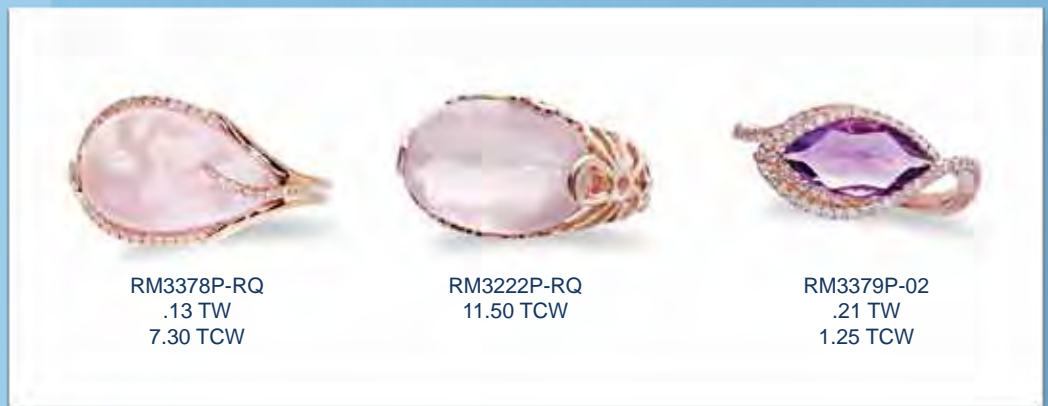

Available in White, Yellow, or Rose Gold

Fancy Cut Semi-Precious Rings

RM2898-ST
.05 TW
4.50 TCW

RM2901-GA
.05 TW
4.50 TCW

RM2900-12
.05 TW
3.00 TCW

RM2941-12
.04 TW
6.50 TCW

RM2940W-GA
.05 TW
6.50 TCW

RM2897-04
.05 TW
4.50TCW

RM2939W-02
.05 TW
6.25 TCW

RM2898-12
.05 TW
7.25 TCW

RM2976W-12
.02 TW
5.40 TCW

RM2968-02
.02 TW
1.50 TCW

RM2969-01
.02 TW
1.10 TCW

RM2971-ST
.02 TW
1.00 TCW

Fancy Cut Semi-Precious Sets

Available in Various Semi-Precious
Call for Availability

TW - Diamond Weight
TCW - Color Weight
*Chain Not Included

Available in White, Yellow, or Rose Gold

Fancy Cut Semi-Precious Sets

E3374W-12
.21 TW
4.00 TCW

P3374W-12
.06 TW
2.00 TCW

P3374-11
.06 TW
2.00 TCW