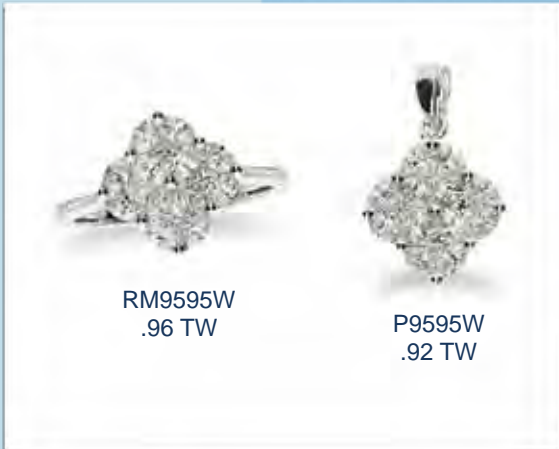

E9461W ROUND .80 TW
E9469W OVAL 1.50 TW
*E9567W ROUND 5.40 TW

**25 mm
(Quarter Size)**

E8957W ROUND .60 TW
E8973W ROUND 1.00 TW
E9481W ROUND 1.00 TW
E9347W OVAL 1.20 TW
E9346W ROUND 1.43 TW
E9475W ROUND 1.75 TW
E9454W ROUND 3.00 TW

All Secure Lock Hoops
Also Available in
Rose or Yellow Gold

Diamond Fashion Jewelry

RM9595W
.96 TW

P9595W
.92 TW

E8772W
1.02 TW

E8773W
.96 TW

E8707W
.71 TW

E9131W
1.16 TW