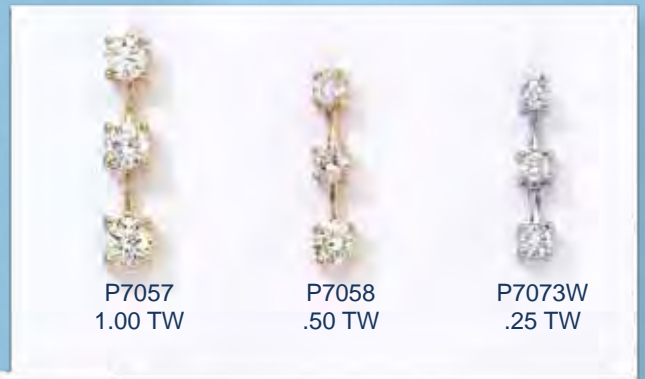

Diamond Three Stone Pendants & Earrings