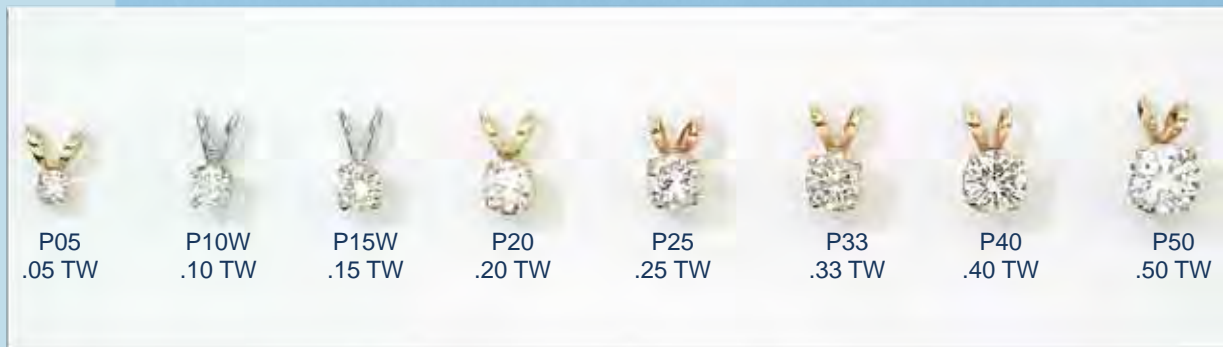

Diamond Studs & Pendants