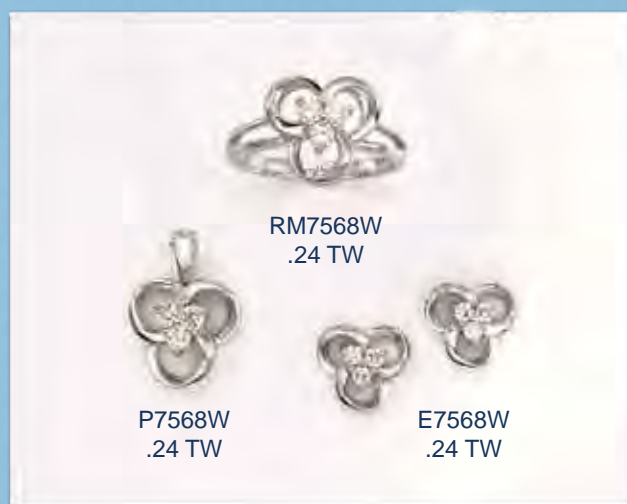

Diamond Fashion Jewelry

P8742W
.59 TW

P8611W
.66 TW

P8531W
.53 TW

P8418W
.29 TW

P8415W
.24 TW

P8497W
.59 TW

P9487W
.15 TW

P8527W
.52 TW

P8690W
.38 TW

P9513W
.20 TW

P9514W
.16 TW

Diamond Fashion Jewelry

Diamond Fashion Jewelry

P9490P
.15 TW

P9489P
.20 TW

P9488P
.20 TW

E8626
.57 TW

E8749W
2.58 TW

E9534W
1.68 TW

E9536W
2.34 TW

Diamond Bracelets

TB1172W 8.25 TW

TB1063 6.00 TW

TB1043W 5.00 TW

TB979W 4.00 TW

TB978 3.00 TW

TB977 2.00 TW

TB976 1.00 TW

Diamond Bracelets

Diamond Channel Bracelets

Diamond Prong Set Bracelets